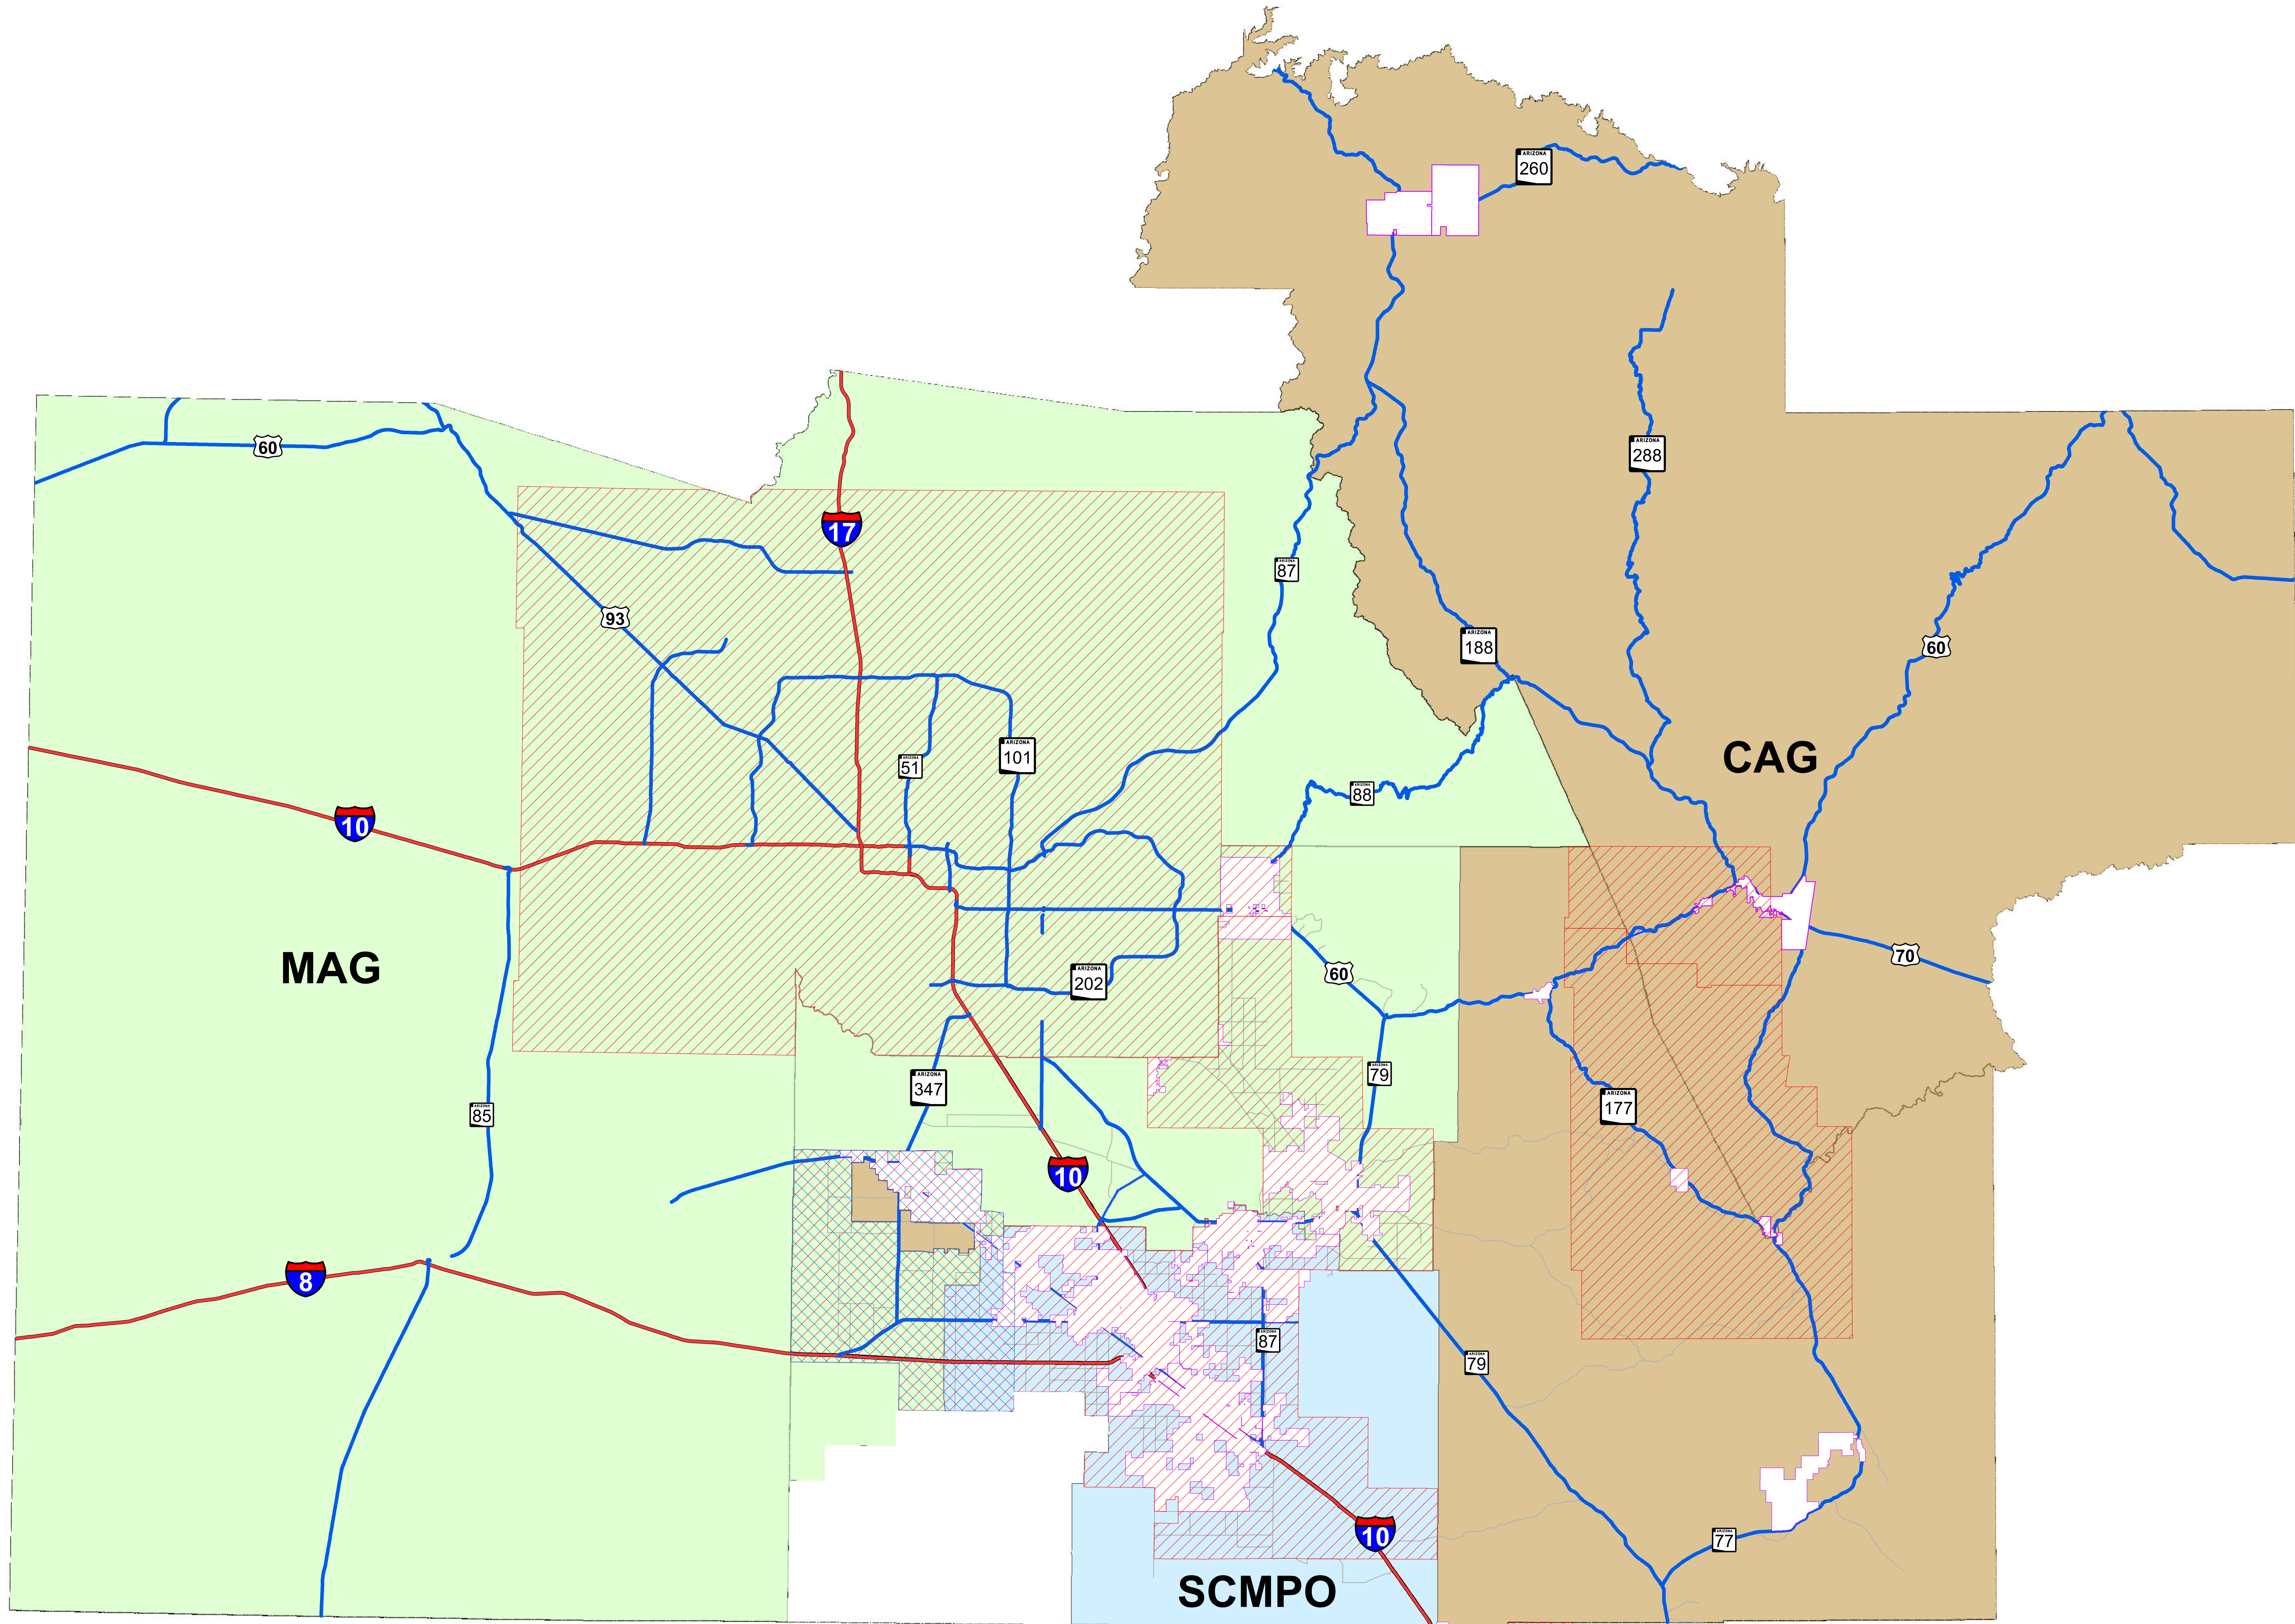

# Air Quality

- PM 2.5
- PM 10
- CAG Cities
- County Boundary
- Central Arizona Governments
- Maricopa Association of Governments
- Sun Corridor MPO
- Freeway, Interstate
- Highway

Disclaimer: This map does not represent a legal survey. It is intended for general purposes only.

Map Date: August 7, 2014