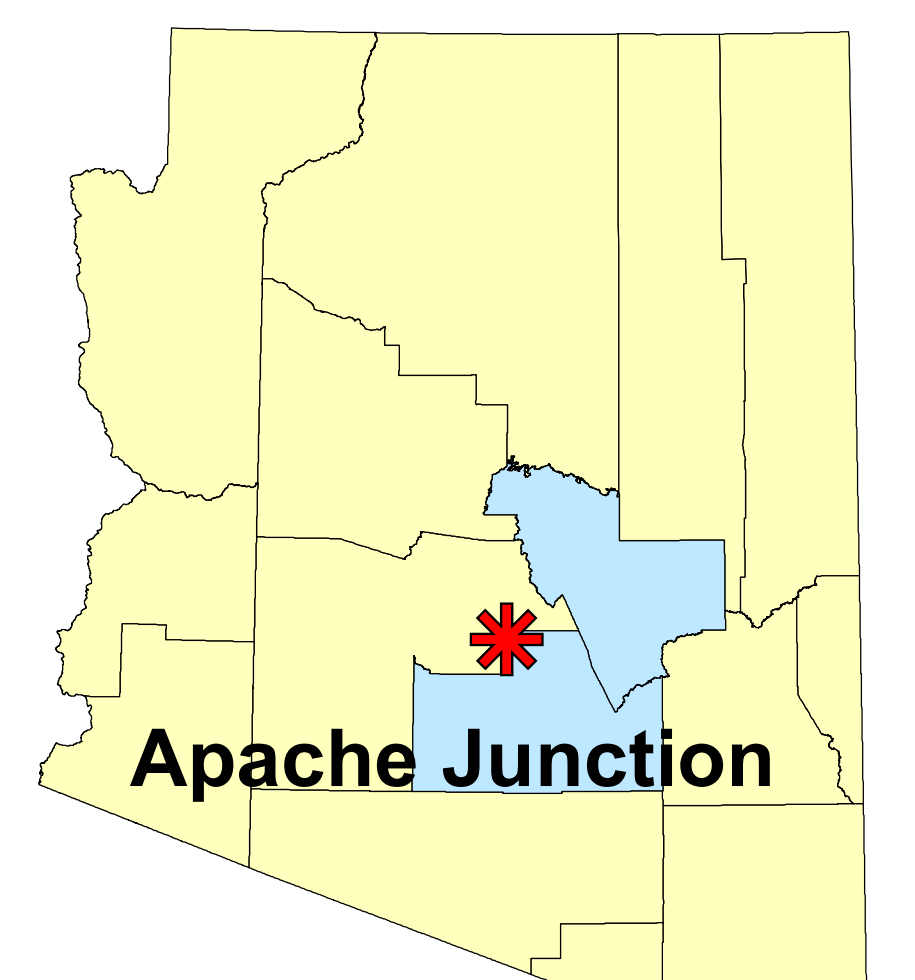

City of Apache Junction City Limits and MPA Boundary

-  APACHE JUNCTION
-  MPA Boundary
-  Freeway; Interstate
-  Highway

0 0.5 1
Miles

Disclaimer: This map does not represent a legal survey. It is intended for general purposes only.

Map Date: August 7, 2014